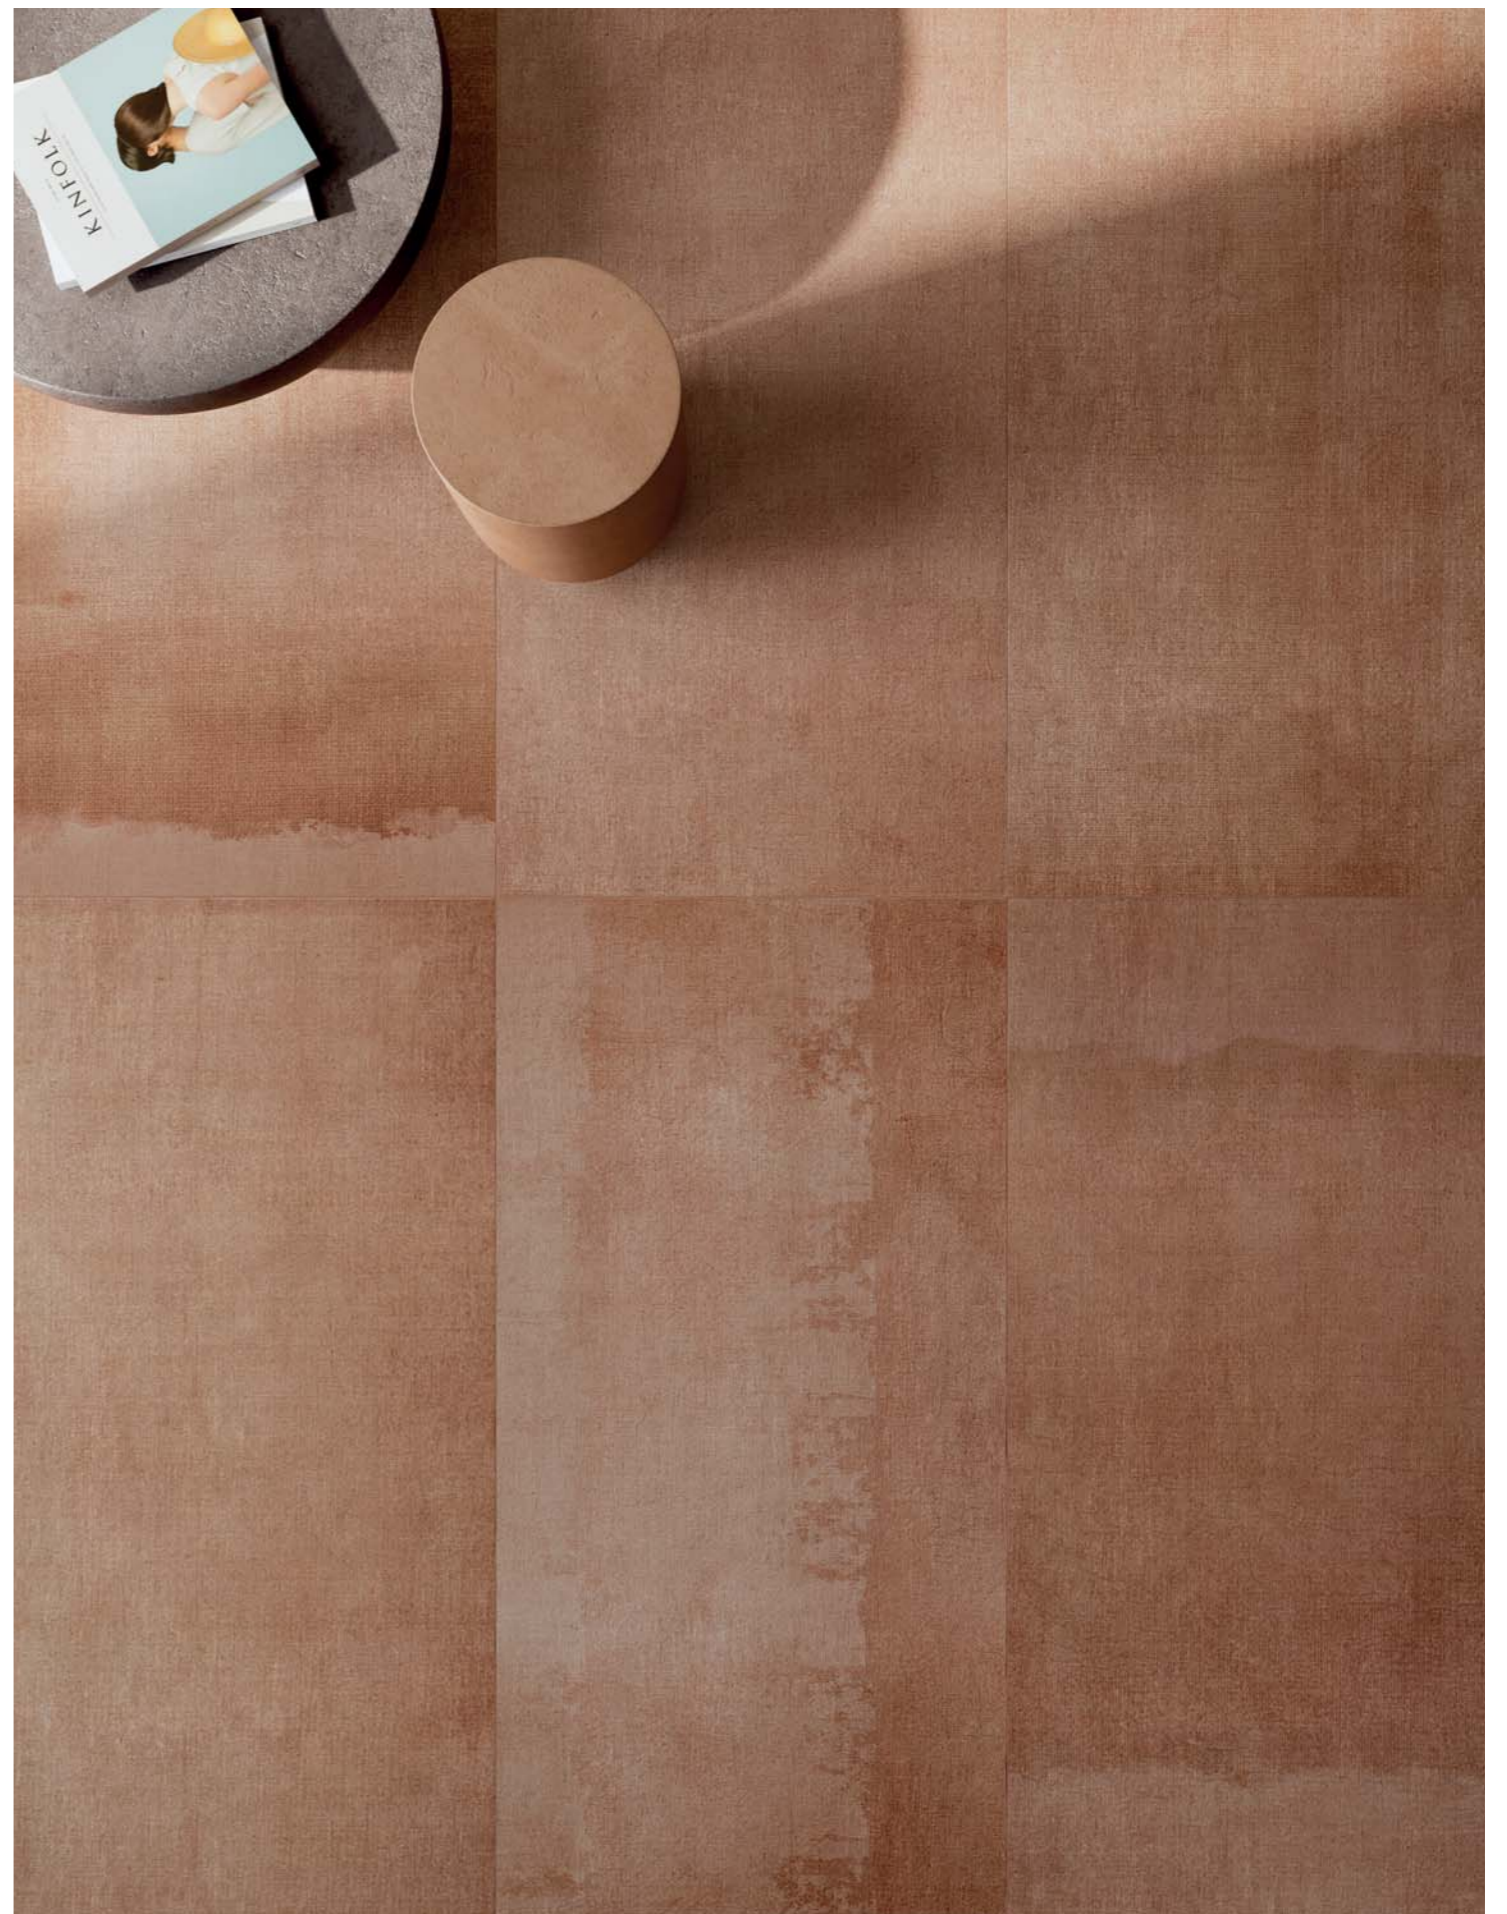

floor
POETRY NET TOBACCO 120x120

floor
POETRY NET TOBACCO 120x120
40

wall
POETRY NET TOBACCO 60x120
POETRY STONE RELOADED JURA ASH 60x120

floor
POETRY STONE RELOADED JURA ASH 60x120

floor
POETRY NET TOBACCO 60x120
POETRY NET PATCH ORANGE 60X120