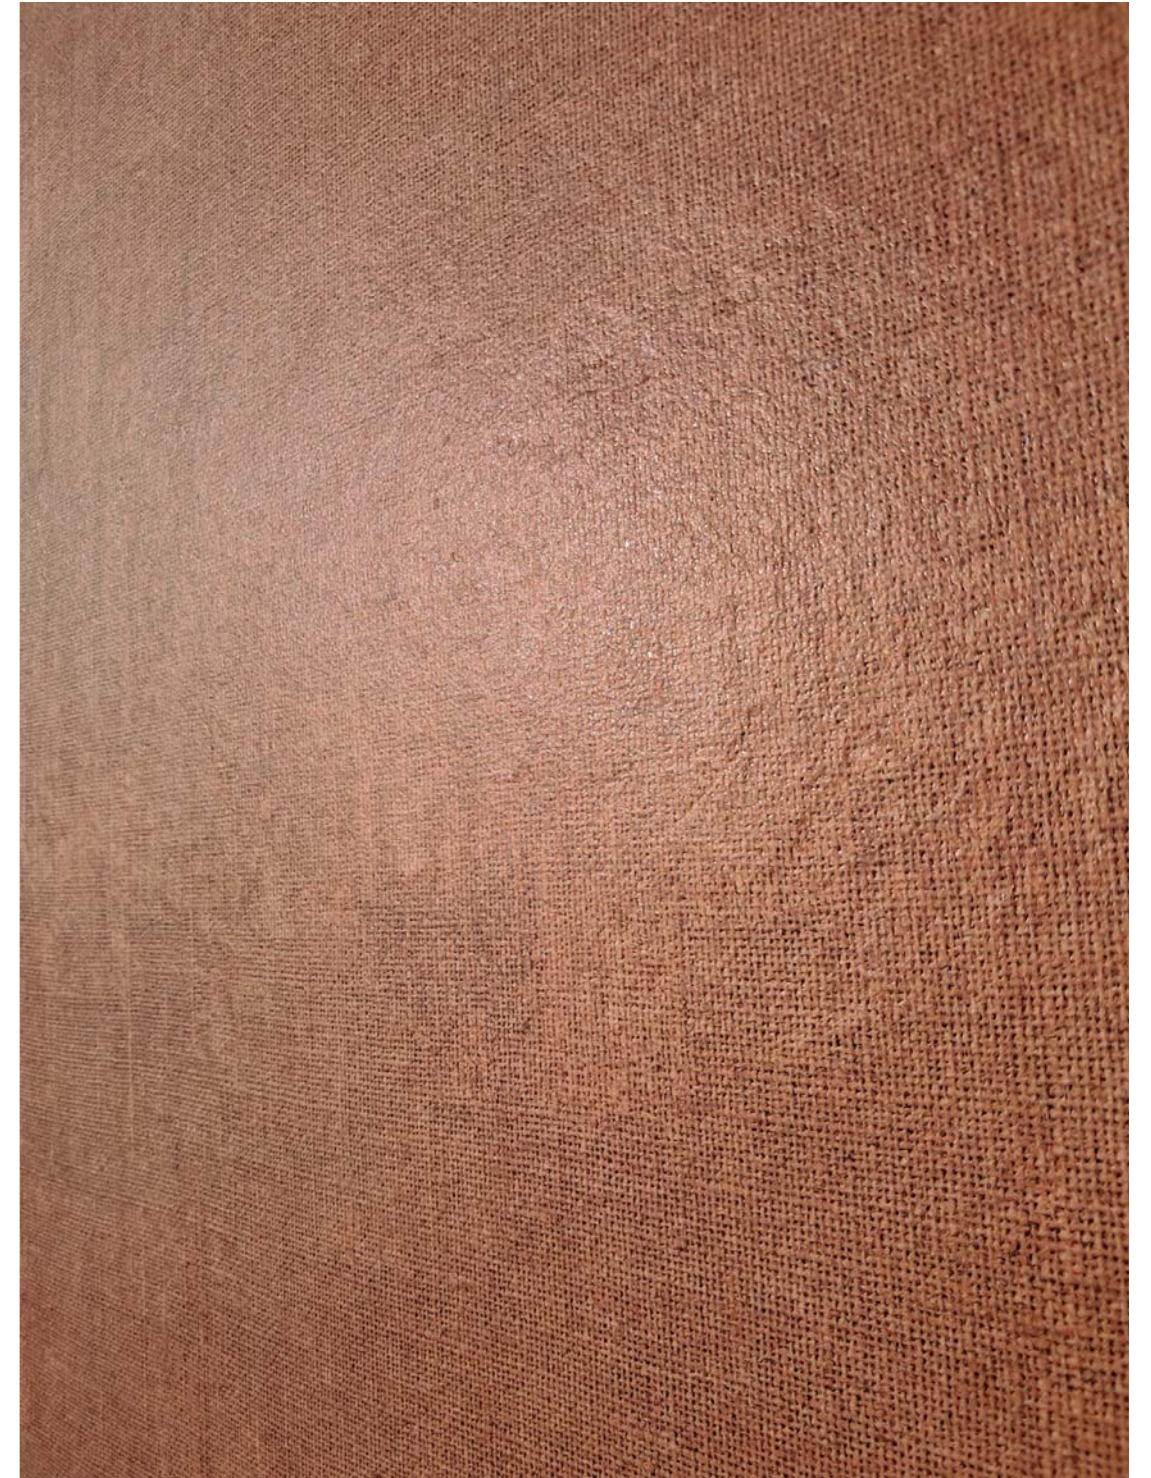

wall
POETRY NET SAND 120x280

top
POETRY NET SAND 120x280

floor
ALTEREGO BARK 60x120